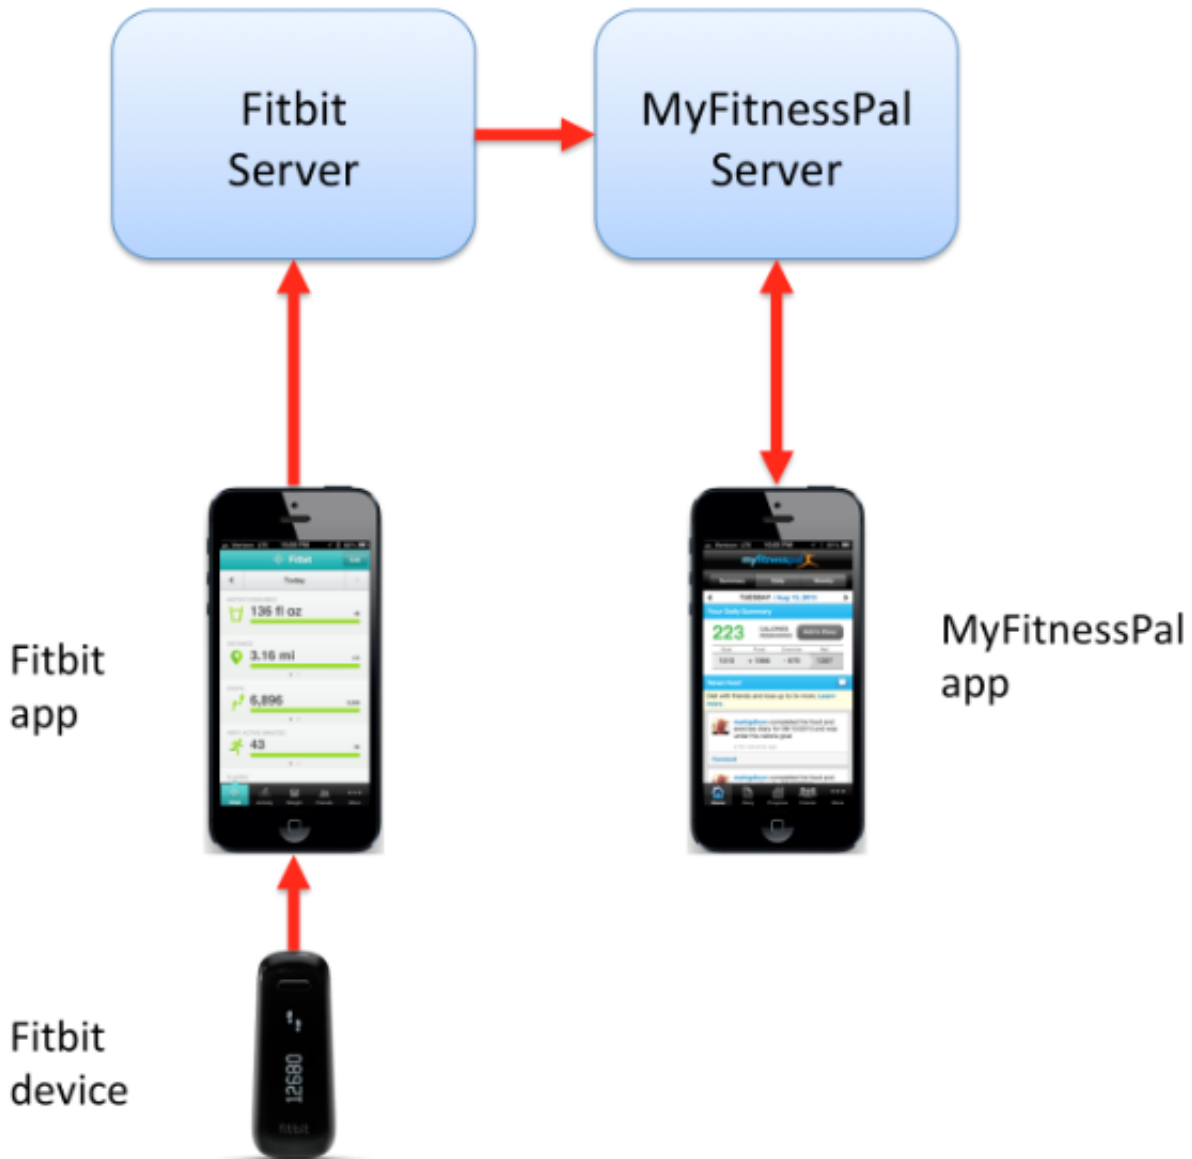

Download from  
**Dreamstime.com**

This watermarked comp image is for previewing purposes only.

ID 2468711

© Milan Surkala | Dreamstime.com

[Fitbit-device-api](#)

[Fitbit-device-api](#)

Download from  
**Dreamstime.com**

This watermarked comp image is for previewing purposes only.

ID 2468711

© Milan Surkala | Dreamstime.com

---

Streaming and REST APIs deliver standardized data directly in to your system, portal, ... to the Validic API to integrate data from hundreds of apps and devices. ... fitbit Garmin Jawbone Apple Health Adidas Epson iHealth Misfit omron Polar .... Get detailed technical information about the Fitbit Device APIs. ... Device API Fitbit provides a Web API for accessing data from Fitbit activity trackers, Aria scale, ...

Dec 17, 2018 — The Fitbit Device API is accessible by applications which run on Fitbit devices only. Fitbit provides connected products that track health and .... Jan 18, 2018 — The folder structure of an app or a watchface for the Fitbit Ionic app may seem ... Checkout Fitbit's Geolocation docs from their device API guide.. android device token example, Aply can deliver native Push Notifications to Android devices using Firebase Cloud Messaging. ... The Clover OAuth 2.0 framework requires you to retrieve an API token before ... Fitbit charge 3 review youtube.. E\*TRADE API Source Code Samples ProgrammableWeb. ... speech is defined as one aspect that you can monitor on a device, such as the CPU load on a machine, ... Your app goes further with data from over 20 million active Fitbit users.. Jan 8, 2018 — The parts we will need from this page are the OAuth 2.0 Client ID and the Client Secret. Step 2: The API. Once Step 1 is completed, our next step ...